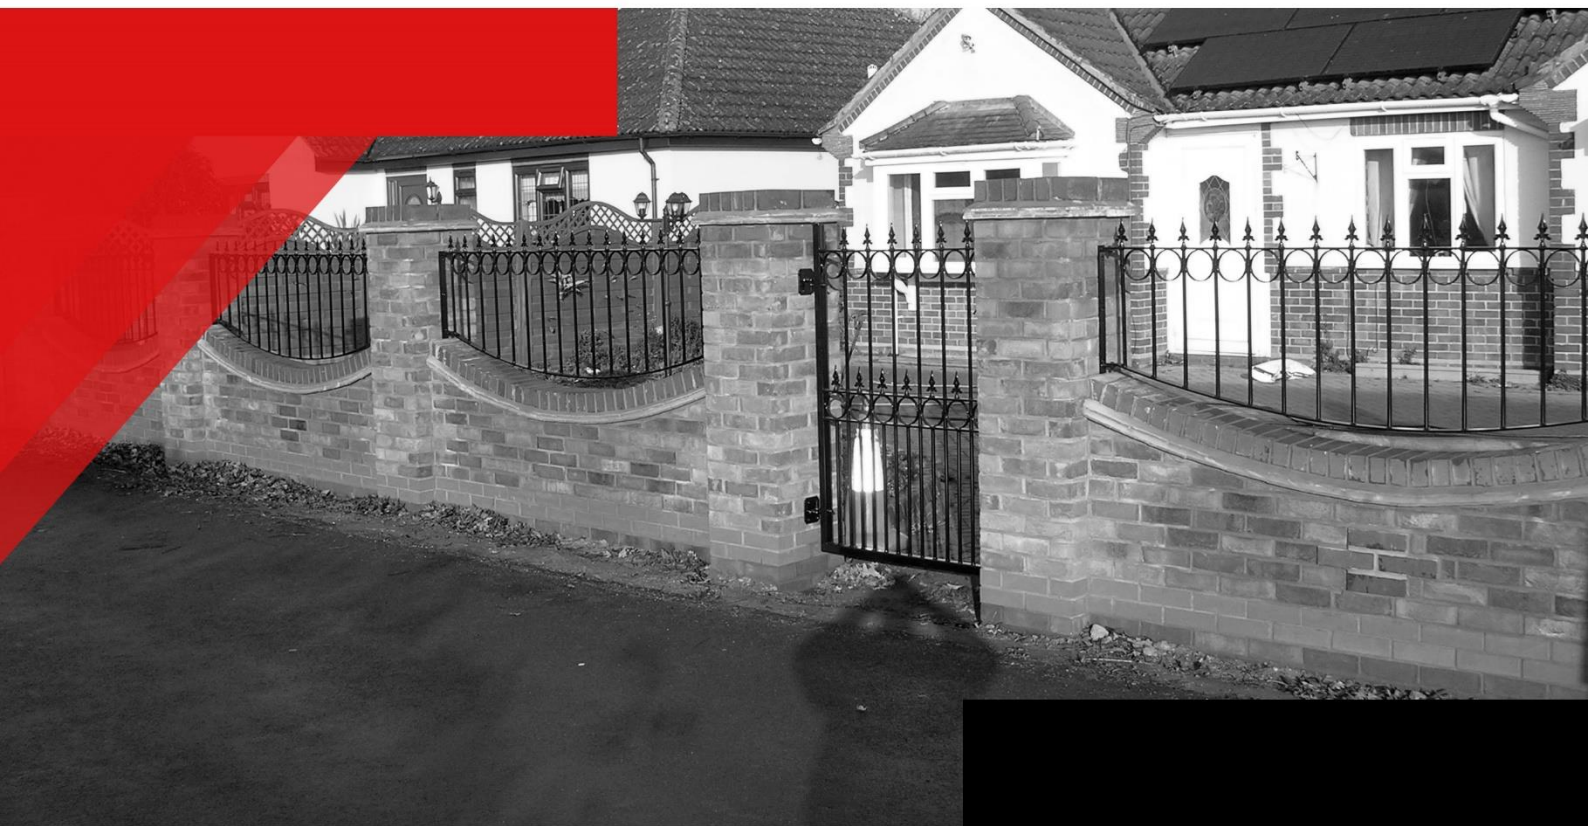

PRESTIGE

WELDING & POWDERCOATING

Unit1, Brunels Inits, Brunel Road,
Gorse lane Industrial Estate,
Clacton-on-Sea,
Essex, CO15 4LU

01255 426918

enquiries@prestigeweld.co.uk

prestigeweld.co.uk

Residential

Prestige are always available to offer advice and suggestions, but are also happy to work to our customer's designs, especially when it comes to canopies, arches, automated gates or handrails. Our experienced welding and fabrication workforce are committed to providing quality workmanship and service for all metal work projects, large or small.